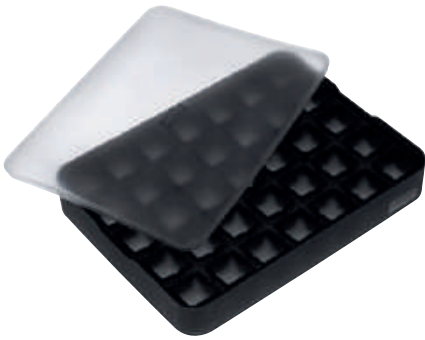

EISWÜRFELBEREITER

ICE FORMER

00240700

ICE FORMER

»Cubes« 2cm

20 x 15 x 3cm