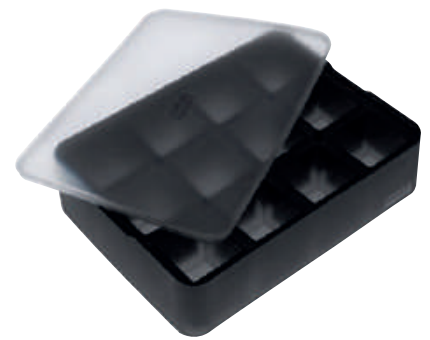

00240710

ICE FORMER

»Cubes« 4cm

20 x 15 x 5cm