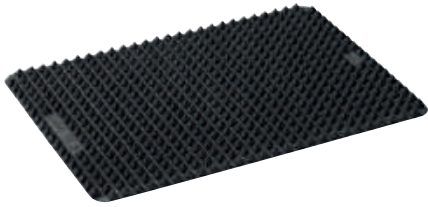

FLEXI®FORM

FLEXI®FORM

00085040

Flexi®Form Fett-Trenn-Matte

Flexi®Form Fat Separating Mat

41 x 29cm