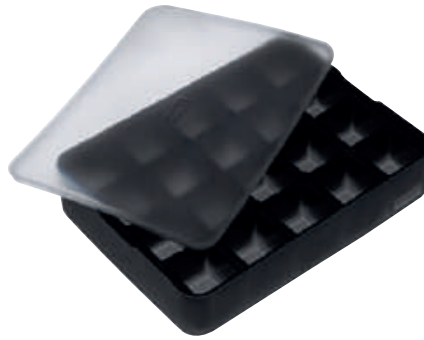

ICE CUBE MAKER

EISWÜRFELBEREITER

ICE FORMER

00240700

ICE FORMER

»Cubes« 2cm

20 x 15 x 3cm

00240705